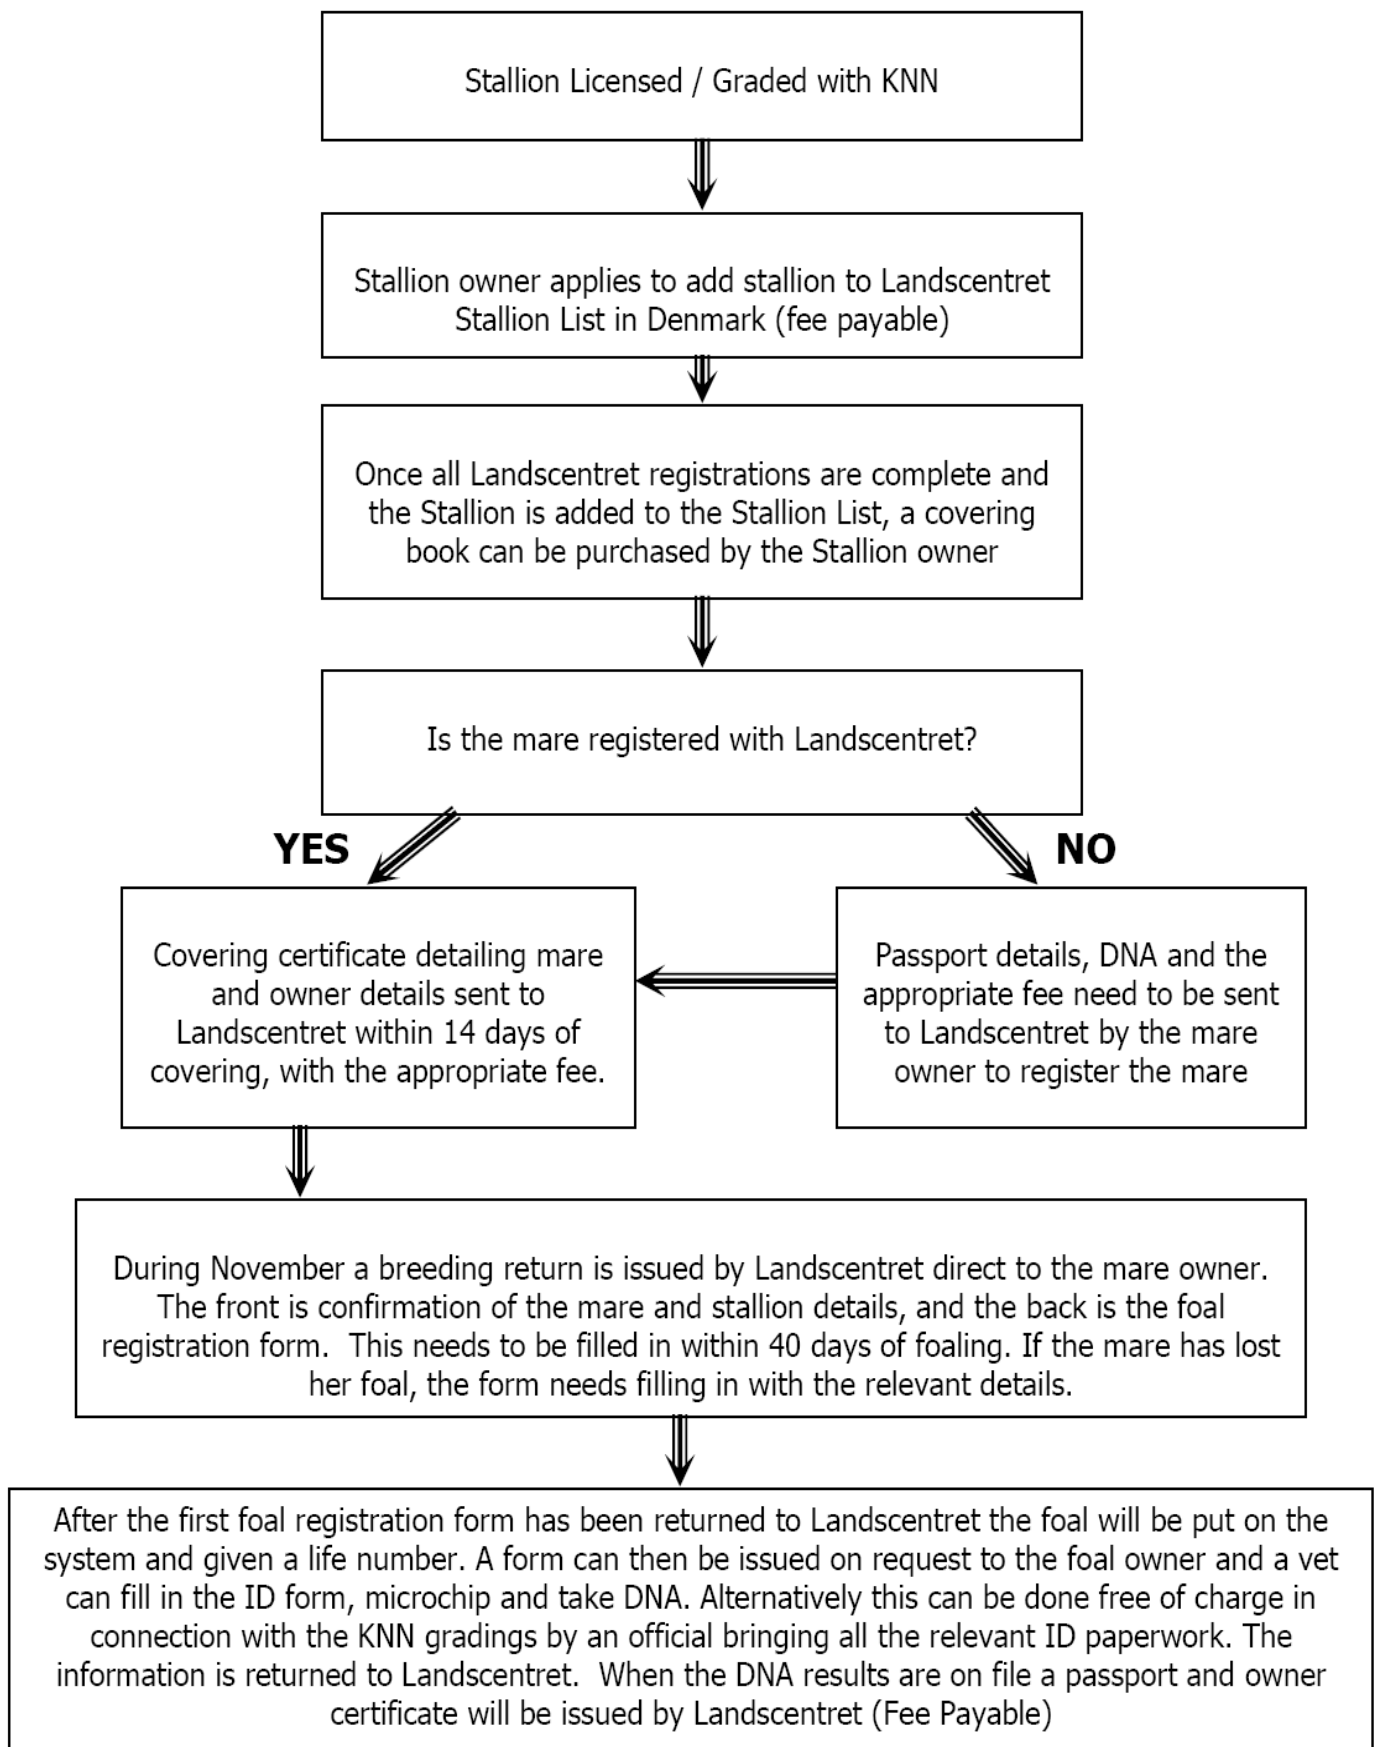

The Breeding Process

A flow chart explanation of the systems in place for the breeding and registration of foals to obtain Danish KNN Passports.